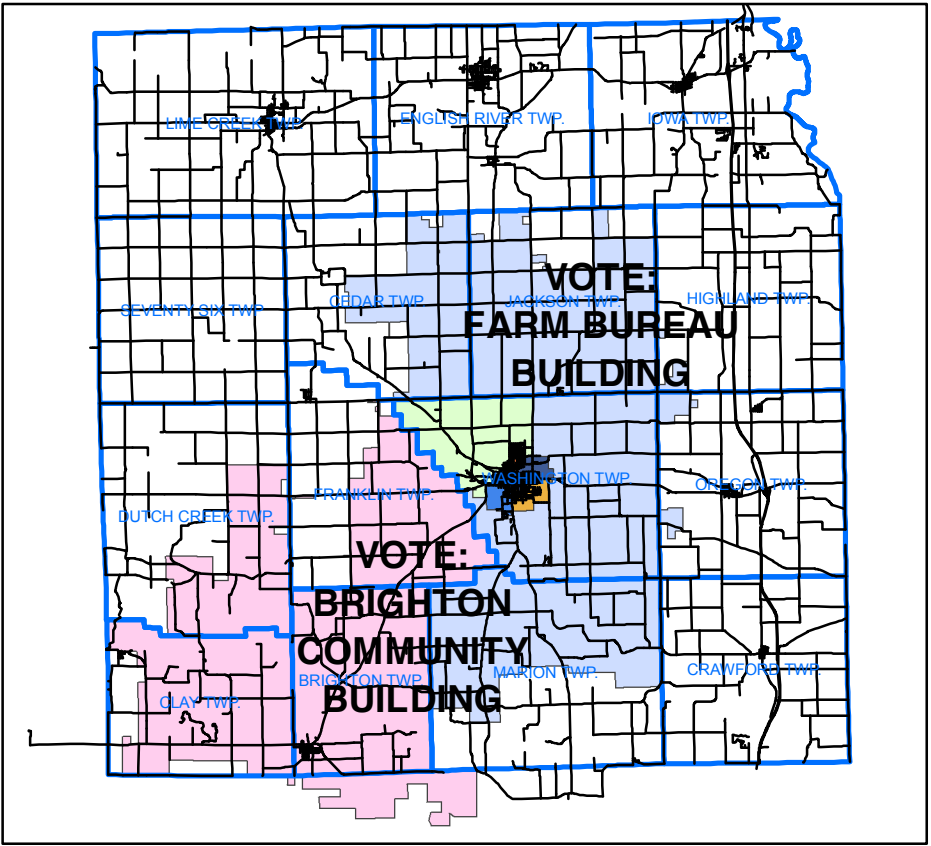

**POLLING LOCATIONS FOR JUNE 28 SCHOOL SPECIAL ELECTION
7:00am to 8:00pm**

**Washington School District
Director Districts**

Legend

School_Director_Districts

	Fairfield School Dist.		Washington Director Dist. 2
	Highland School Dist.		Washington Director Dist. 3
	Keota School Dist.		Washington Director Dist. 4
	Mid-Prairie School Dist.		Washington Director Dist. 5
	Pekin School Dist.		Washington Director Dist. 6
	WACO School Dist.		Washington Director Dist. 7
	Washington Director Dist. 1		Winfield-Mt Union School Dist.