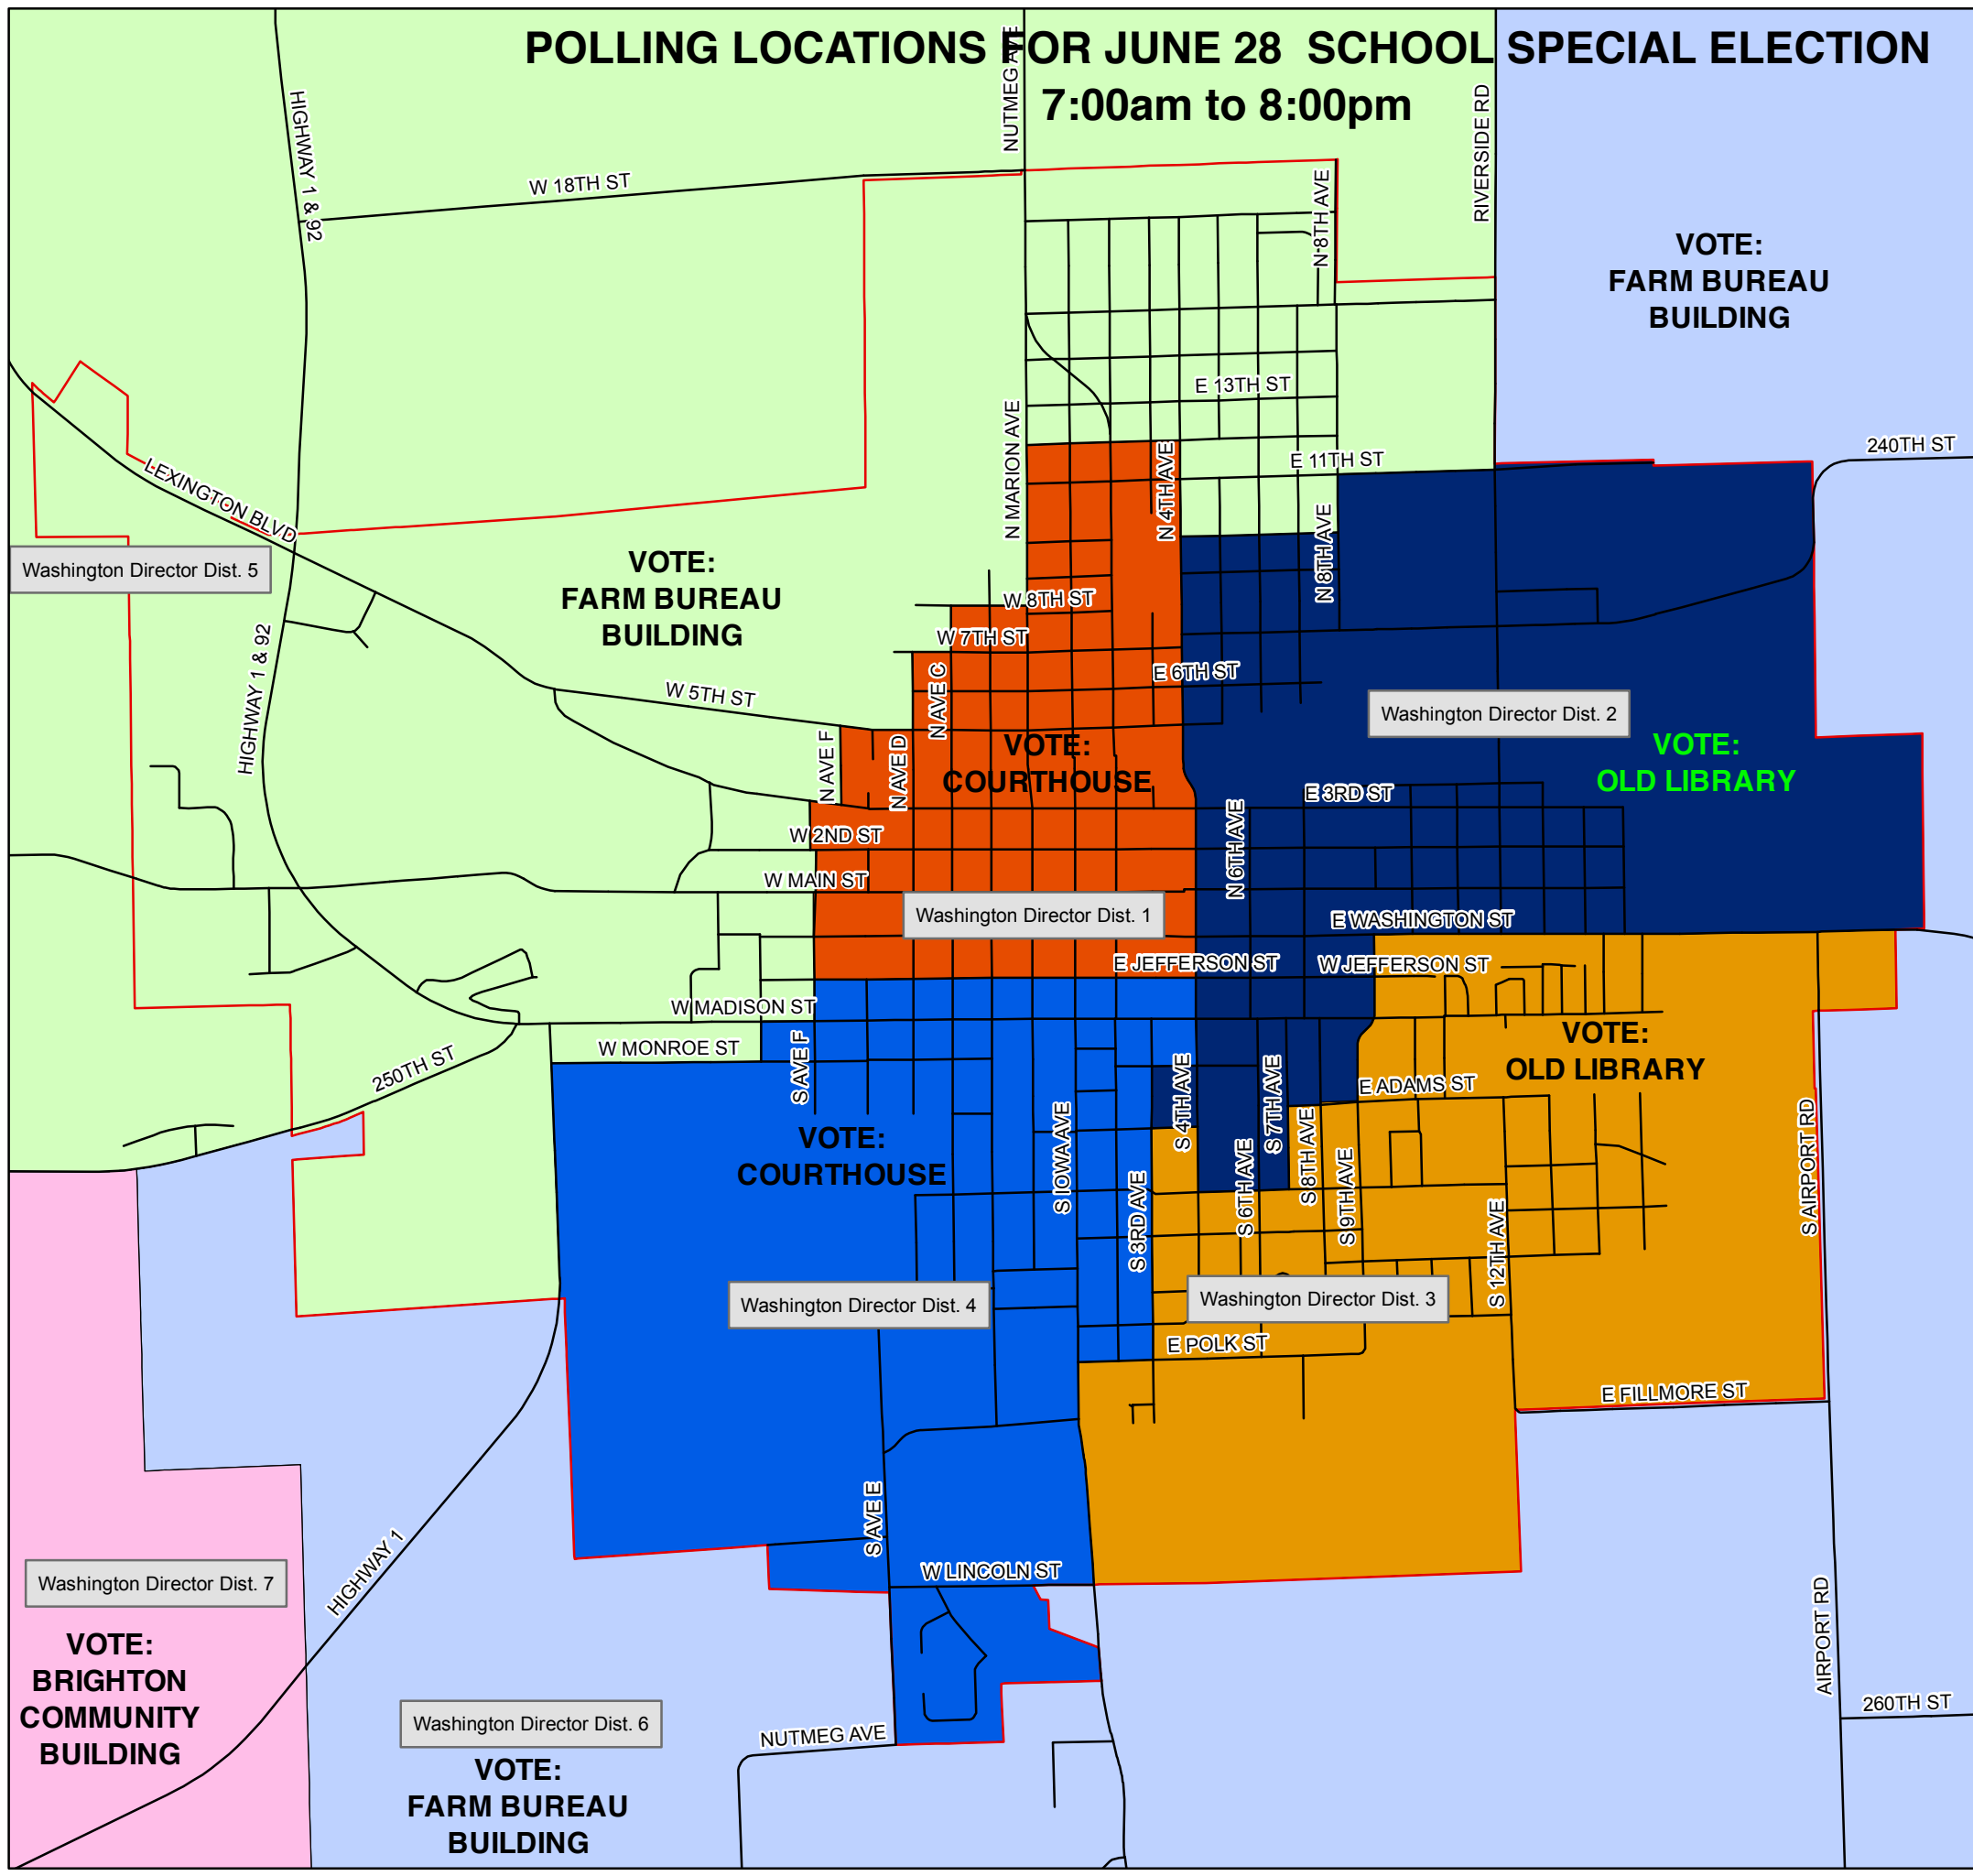

**POLLING LOCATIONS FOR JUNE 28 SCHOOL SPECIAL ELECTION
7:00am to 8:00pm**

**Washington School District
Director Districts**

Legend

School_Director_Districts

	Fairfield School Dist.		Washington Director Dist. 2
	Highland School Dist.		Washington Director Dist. 3
	Keota School Dist.		Washington Director Dist. 4
	Mid-Prairie School Dist.		Washington Director Dist. 5
	Pekin School Dist.		Washington Director Dist. 6
	WACO School Dist.		Washington Director Dist. 7
	Washington Director Dist. 1		Winfield-Mt Union School Dist.

Created by Washington county GIS 08-01-2008
Copyright © 2008 by Washington County, Iowa

Disclaimer:
The GIS products have been developed for internal use by Washington County. Reasonable efforts have been made to use the most accurate data available, However, the data and information are subject to change. Washington County does not guarantee or warrant the accuracy of this information, And assumes no liability for its use.