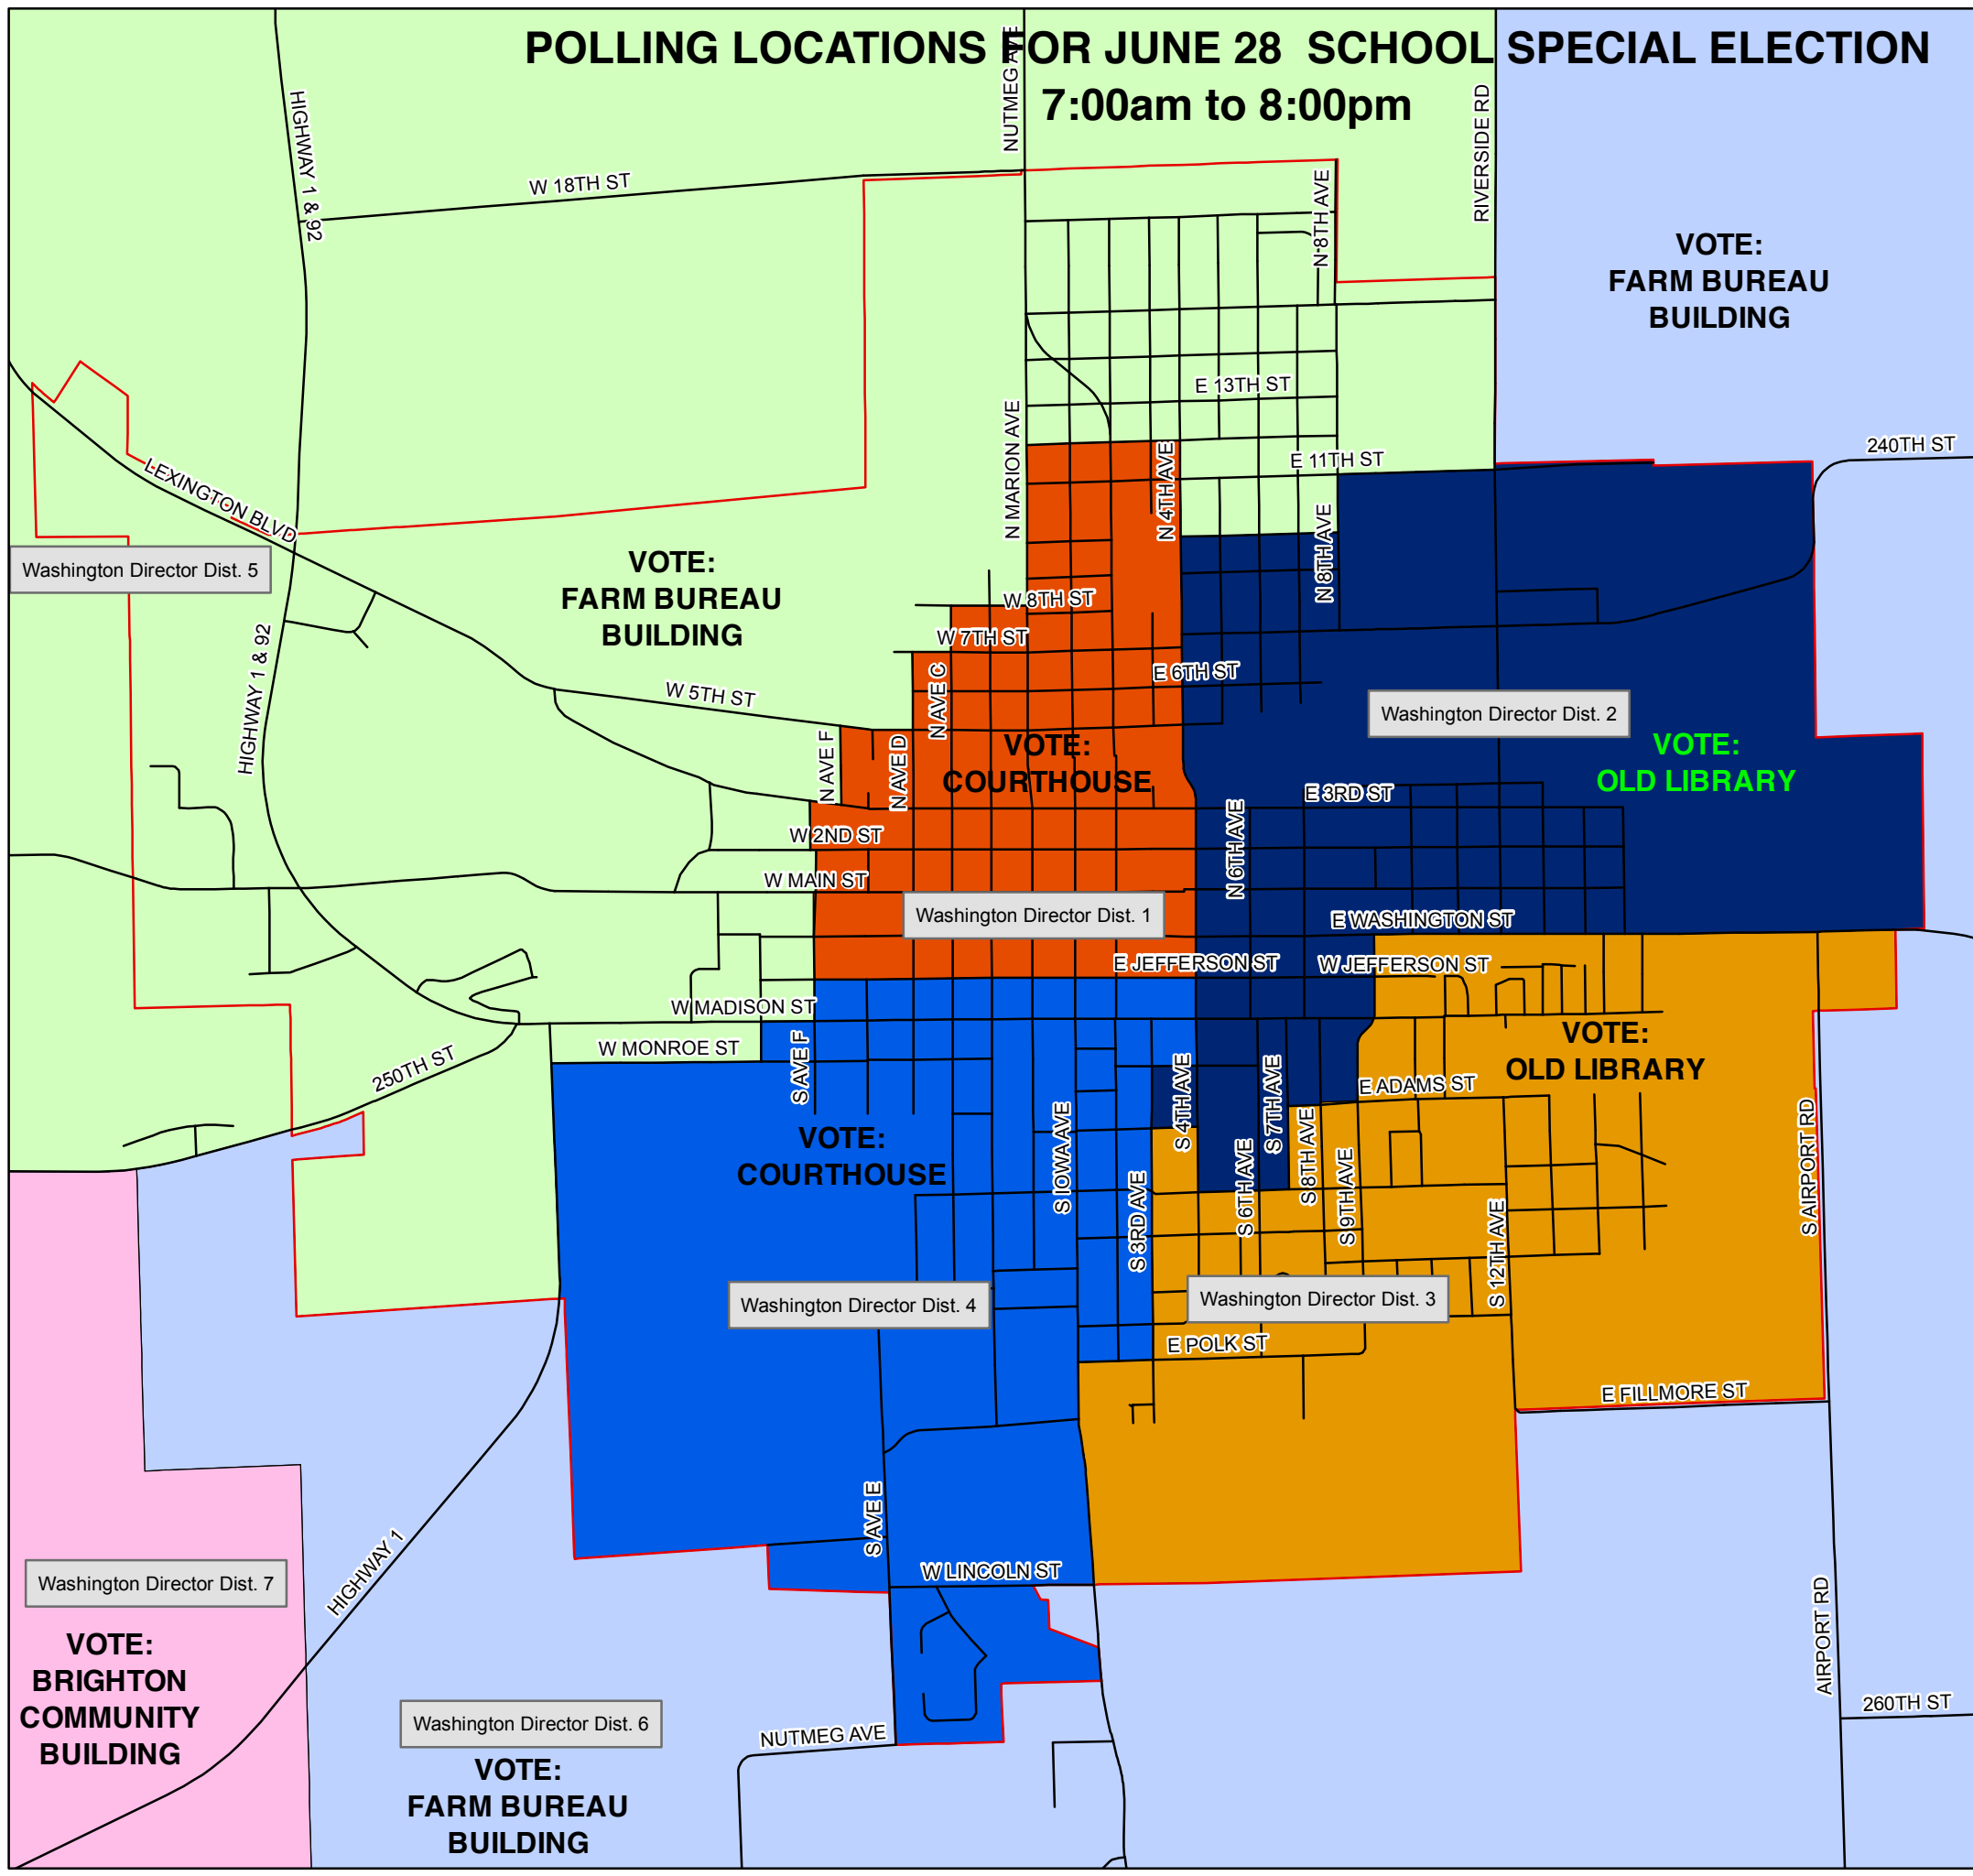

POLLING LOCATIONS FOR JUNE 28 SCHOOL SPECIAL ELECTION 7:00am to 8:00pm

Washington School District Director Districts

Legend

School_Director_Districts

	Fairfield School Dist.		Washington Director Dist. 2
	Highland School Dist.		Washington Director Dist. 3
	Keota School Dist.		Washington Director Dist. 4
	Mid-Prairie School Dist.		Washington Director Dist. 5
	Pekin School Dist.		Washington Director Dist. 6
	WACO School Dist.		Washington Director Dist. 7
	Washington Director Dist. 1		Winfield-Mt Union School Dist.

Created by Washington county GIS 08-01-2008
Copyright © 2008 by Washington County, Iowa

Disclaimer:
The GIS products have been developed for internal use by Washington County. Reasonable efforts have been made to use the most accurate data available, However, the data and information are subject to change. Washington County does not guarantee or warrant the accuracy of this information, And assumes no liability for its use.