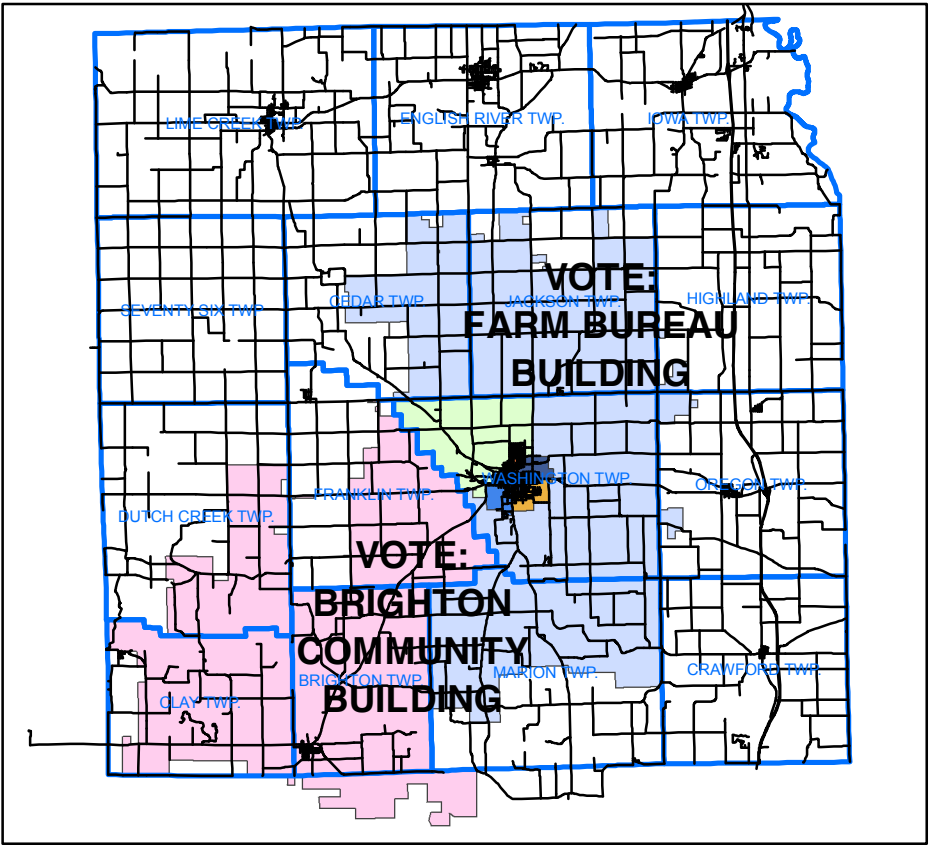

POLLING LOCATIONS FOR JUNE 28 SCHOOL SPECIAL ELECTION 7:00am to 8:00pm

Washington School District Director Districts

Legend

School_Director_Districts

	Fairfield School Dist.		Washington Director Dist. 2
	Highland School Dist.		Washington Director Dist. 3
	Keota School Dist.		Washington Director Dist. 4
	Mid-Prairie School Dist.		Washington Director Dist. 5
	Pekin School Dist.		Washington Director Dist. 6
	WACO School Dist.		Washington Director Dist. 7
	Washington Director Dist. 1		Winfield-Mt Union School Dist.